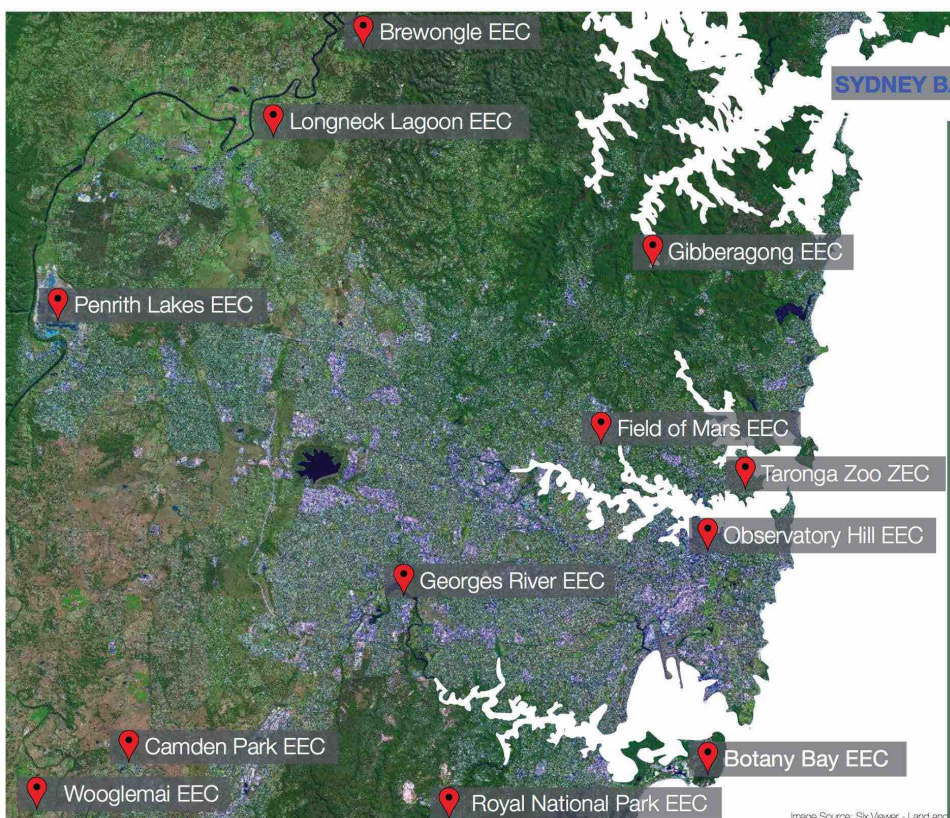

EZEC

Environmental and Zoo Education Centres

Supporting students and staff in

- Fieldwork
- In-school programs
- Video Conferences
- Professional Learning

All programs support the NSW curriculum and cross curricular priorities

SYDNEY BASIN MAP

Contact your local EEC for more information

Find us

[environmentaleducationcentresNSW](https://www.facebook.com/environmentaleducationcentresNSW)

[@EZECNSW](https://twitter.com/EZECNSW)

Education