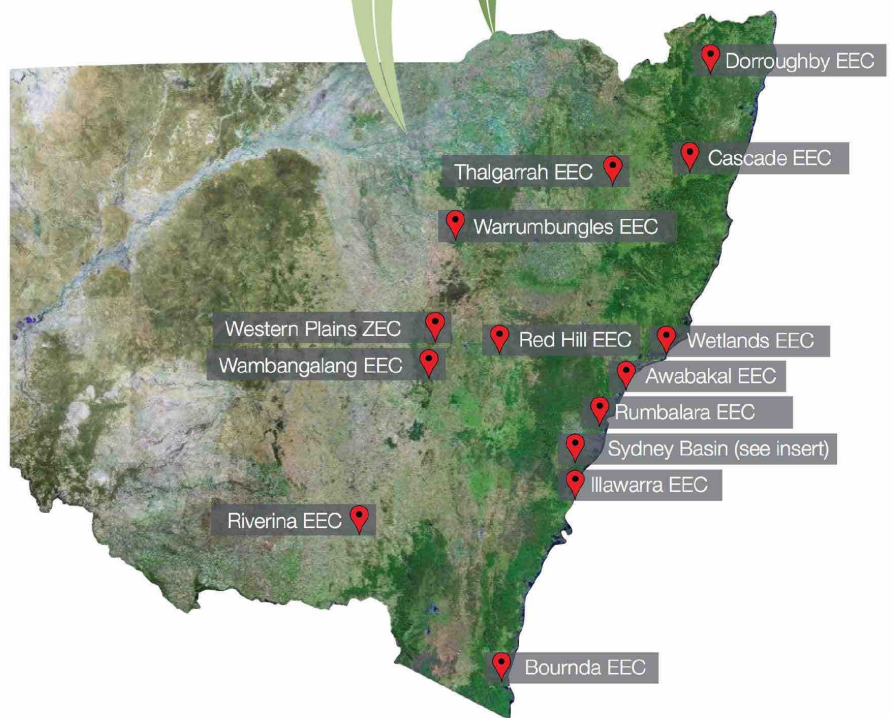

EZEC

Environmental and Zoo Education Centres

Supporting students and staff in

- Fieldwork
- In-school programs
- Video Conferences
- Professional Learning

All programs support the NSW curriculum and cross curricular priorities

SYDNEY BASIN MAP

Contact your local EEC for more information

Find us

[environmentaleducationcentresNSW](https://www.facebook.com/environmentaleducationcentresNSW)

[@EZECNSW](https://twitter.com/EZECNSW)

Education